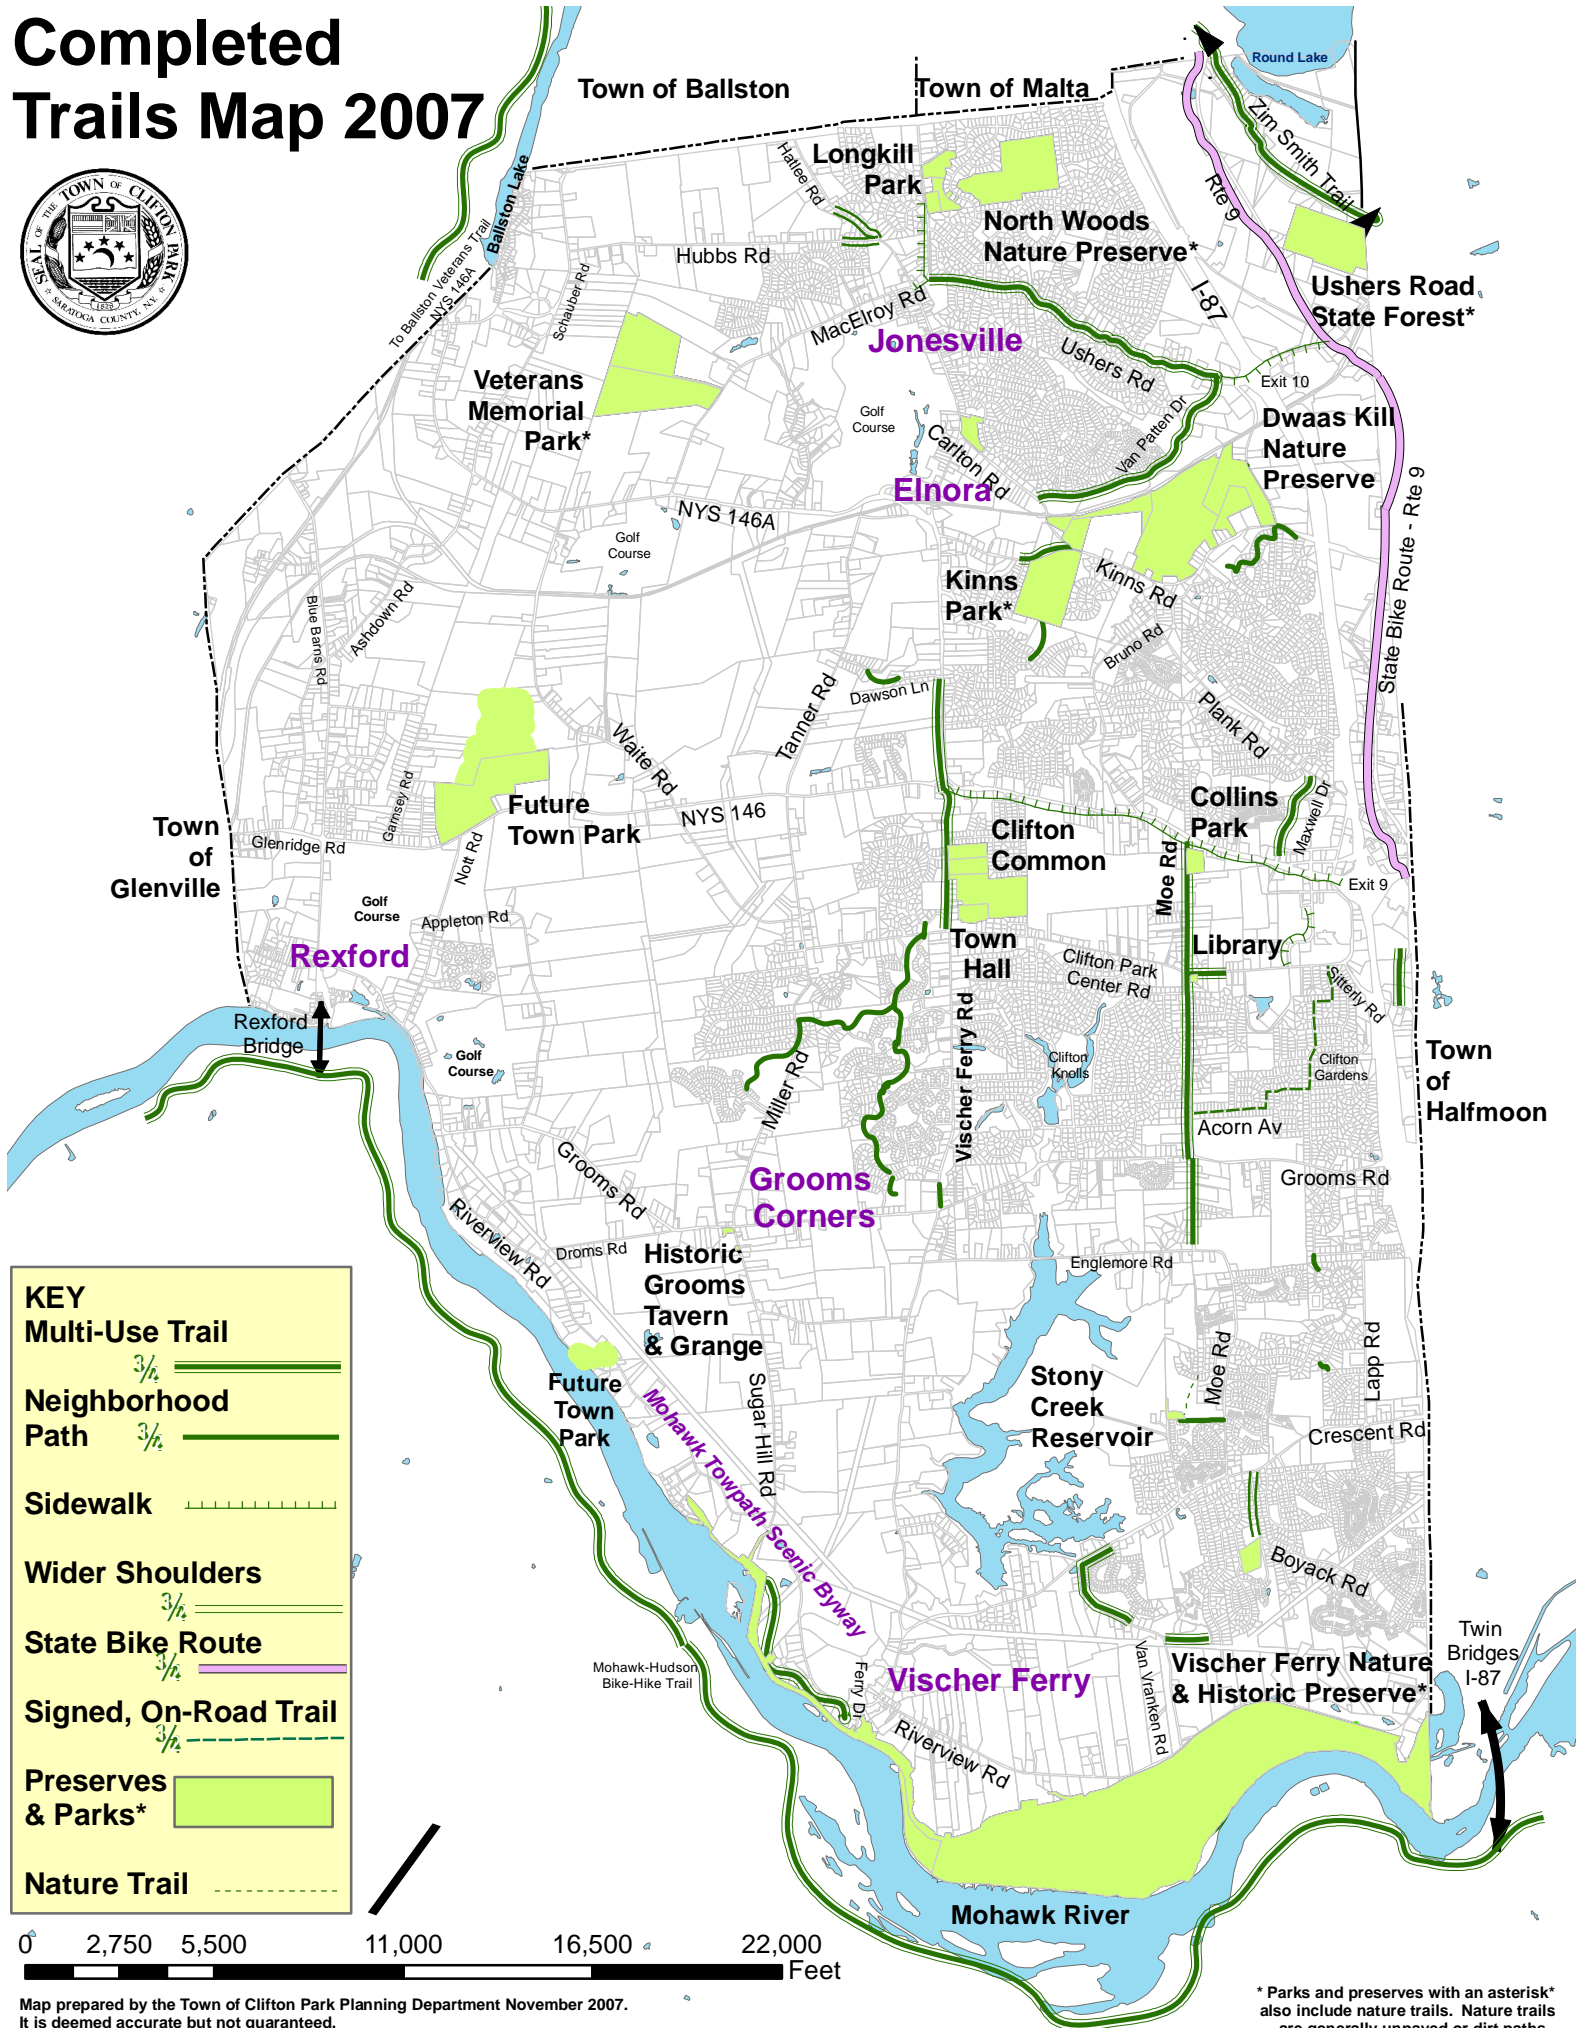

Completed Trails Map 2007

KEY	
Multi-Use Trail	
Neighborhood Path	
Sidewalk	
Wider Shoulders	
State Bike Route	
Signed, On-Road Trail	
Preserves & Parks*	
Nature Trail	

Map prepared by the Town of Clifton Park Planning Department November 2007. It is deemed accurate but not guaranteed.

* Parks and preserves with an asterisk* also include nature trails. Nature trails are generally unpaved or dirt paths.