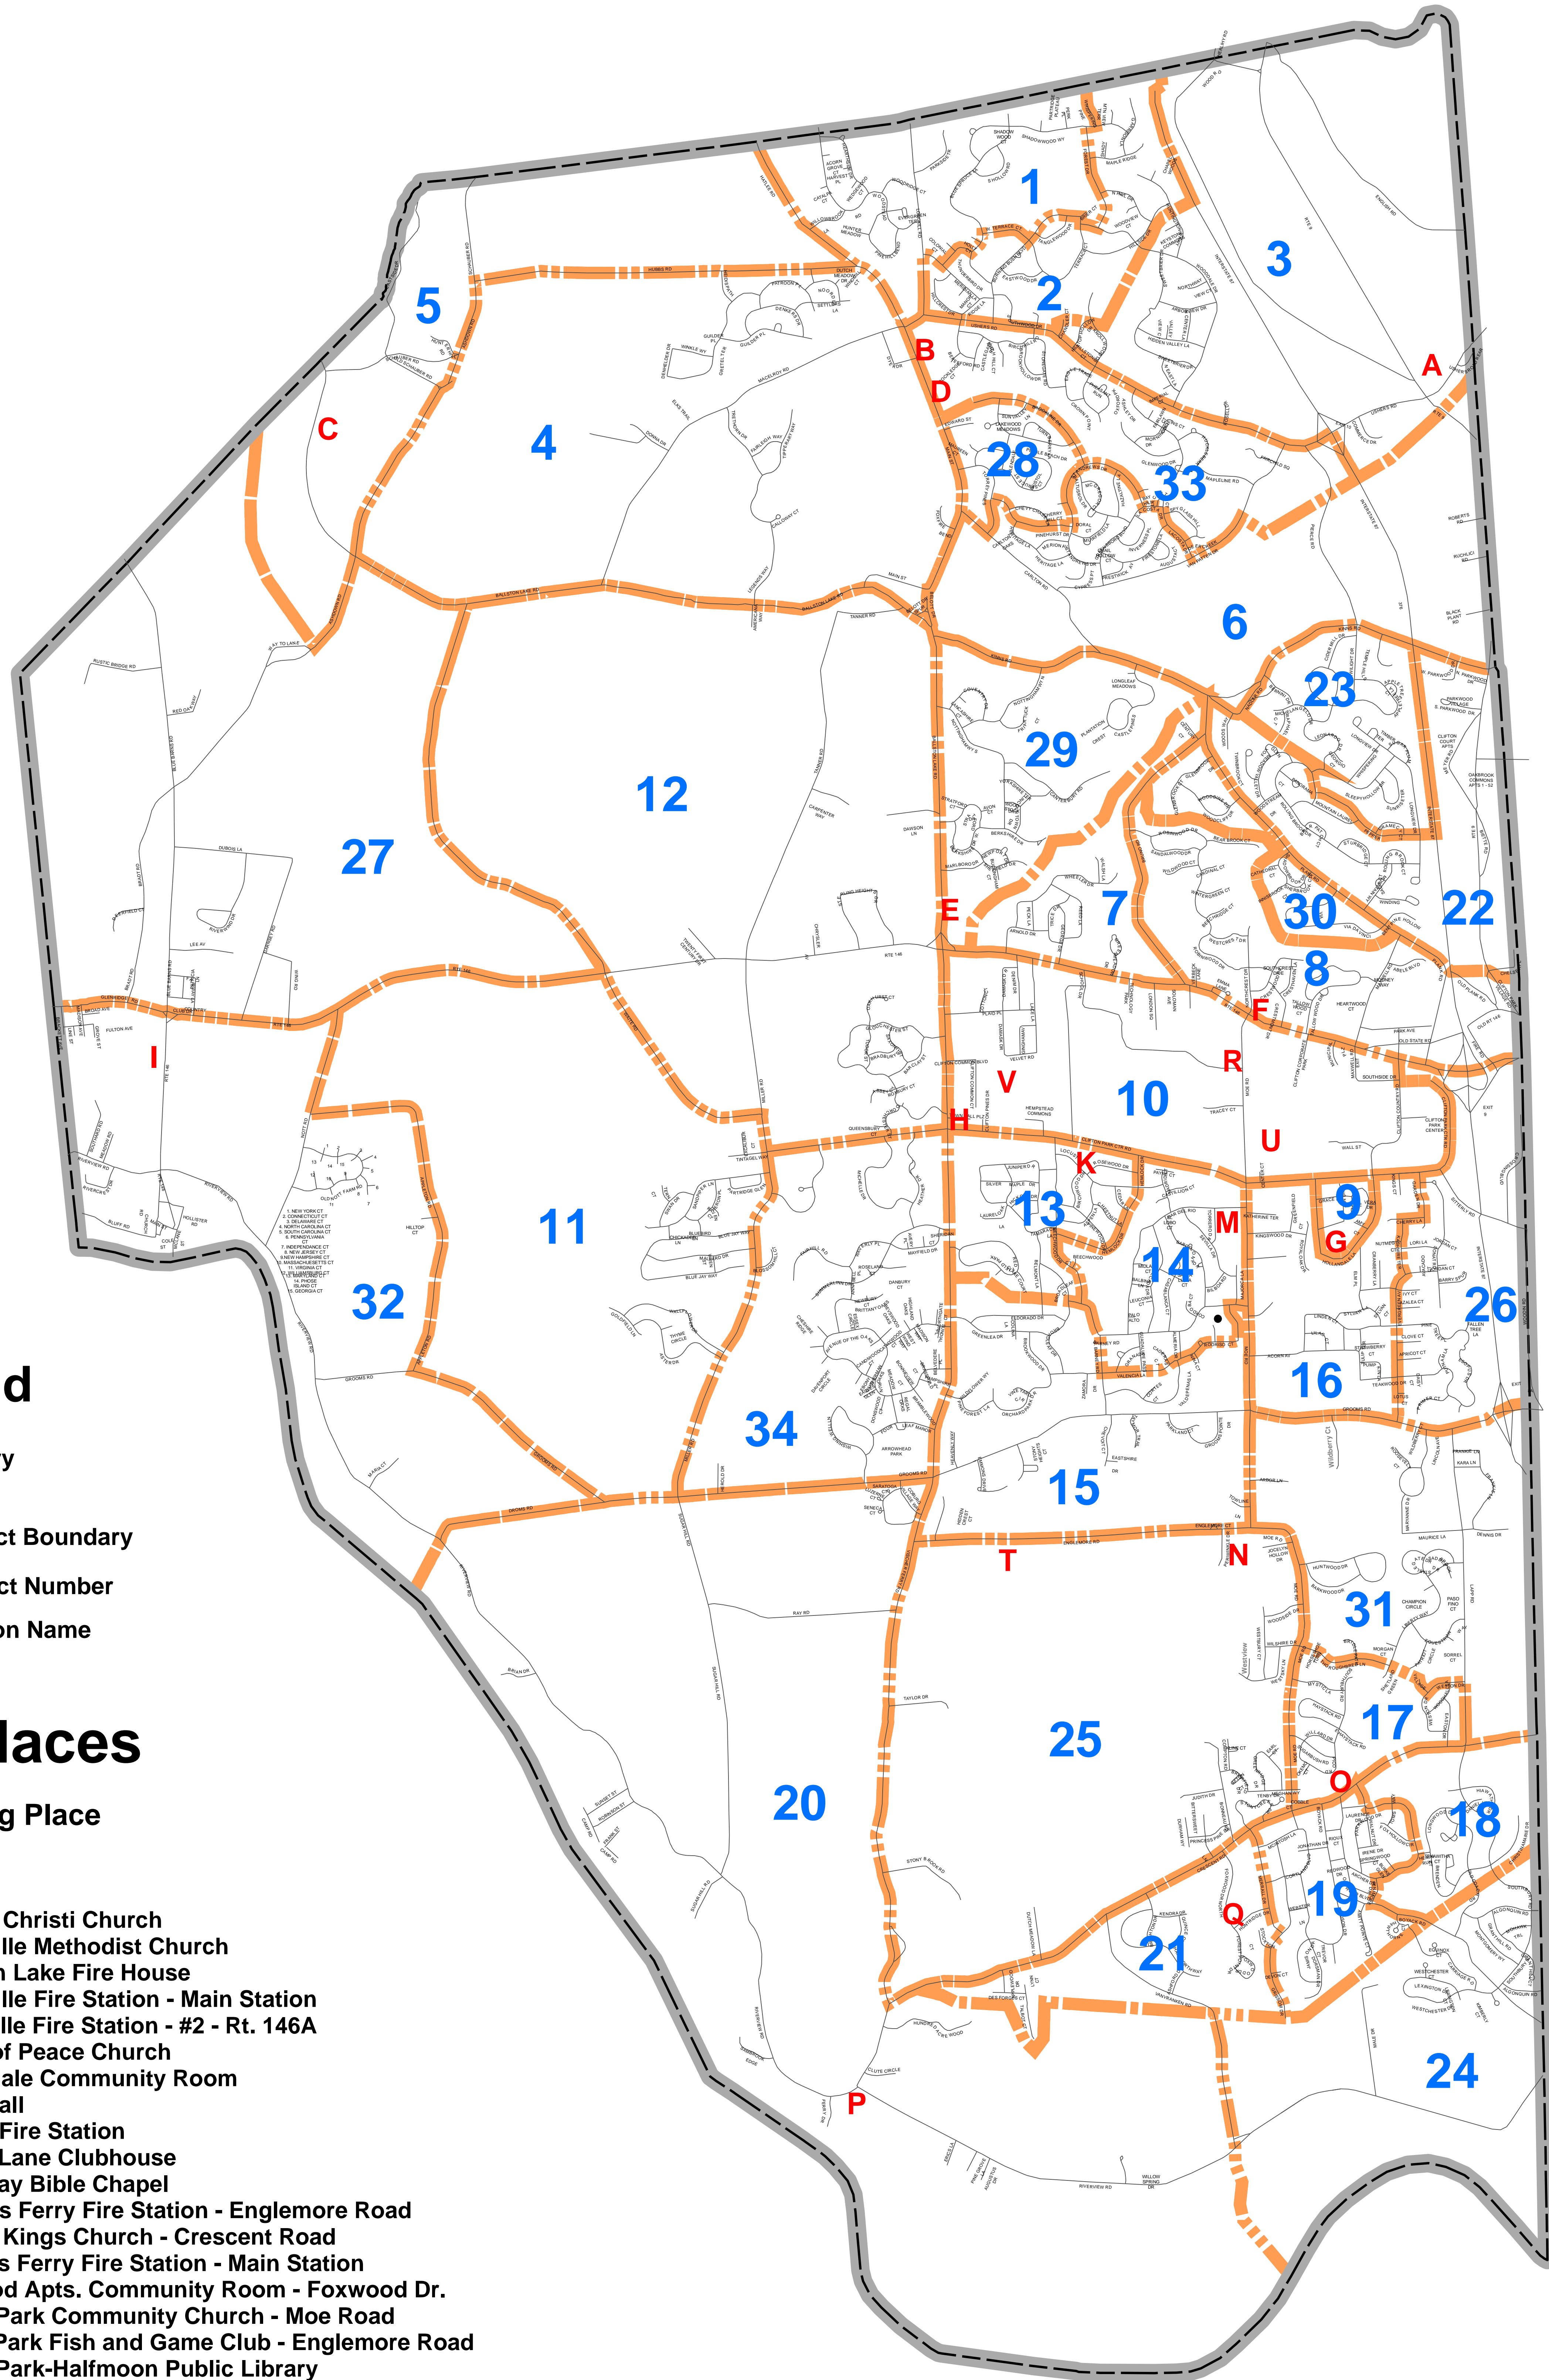

Election District Map

Town of Clifton Park, Saratoga County

Legend

- Town Boundary
- Roads
- Election District Boundary
- Election District Number
- Polling Location Name

Polling Places

District	Polling Place
1,2,3	A - Corpus Christi Church
4,6	B - Jonesville Methodist Church
5	C - Ballston Lake Fire House
28,33	D - Jonesville Fire Station - Main Station
7	E - Jonesville Fire Station - #2 - Rt. 146A
8,30	F - Prince of Peace Church
9	G - Hollandale Community Room
10,12	H - Town Hall
11,27,32	I - Rexford Fire Station
13,14,15	K - Locust Lane Clubhouse
16	M - Northway Bible Chapel
17,31	N - Vischers Ferry Fire Station - Englemore Road
18,19,24	O - King of Kings Church - Crescent Road
20	P - Vischers Ferry Fire Station - Main Station
21	Q - Foxwood Apts. Community Room - Foxwood Dr.
22,23	R - Clifton Park Community Church - Moe Road
25	T - Clifton Park Fish and Game Club - Englemore Road
26	U - Clifton Park-Halfmoon Public Library
29,34	V - Shenendehowa Active Adult Center (Senior Center)

0.6 0 0.6 1.2 1.8 Miles